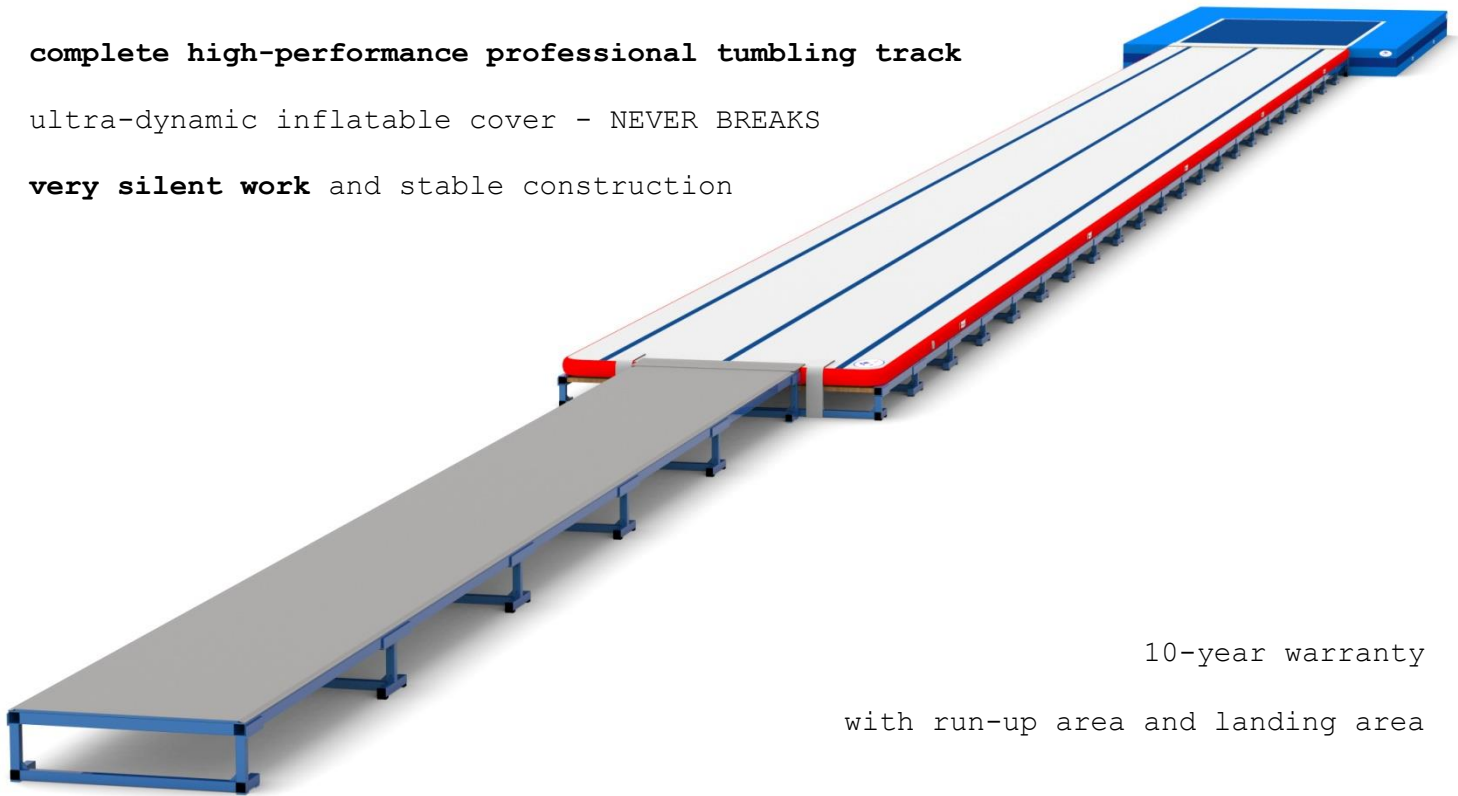

Ref. 200-000-0

complete high-performance professional tumbling track

ultra-dynamic inflatable cover - NEVER BREAKS

very silent work and stable construction

10-year warranty

with run-up area and landing area

Tumbling Track GREGOR is a modern set for high-performance exercises, based on the solutions tested for many years by sportspeople, coaches and technologists. Meeting the strict requirements set by the champions of discipline. Compliant with the general rules of professional gymnastics.

Main elements of the set:

- rollable pneumatic, dynamic and elastic covering of the track, which **never breaks** and largely reduces the risk of injuries;
- steel elements of the track frame with flexible and durable fiberglass rods, which **never fall out**;
- Run-up Area designed to be connected fast and durably with the track supporting structure;
- Landing Area of the dimensions of 600x300x30 cm (inflatable **AIR JUMP®** technology)
- a Scoprega compressor and a Carrying Bag.

10 x 1m

25 x 2m

6 x 3m

The track is designed as the **One Track One Pack system**, so it may be placed on one Trolley Platform.

The entire set is optimized in order to facilitate, to the maximum degree, the installation, disassembly, transportation and storage of the set.