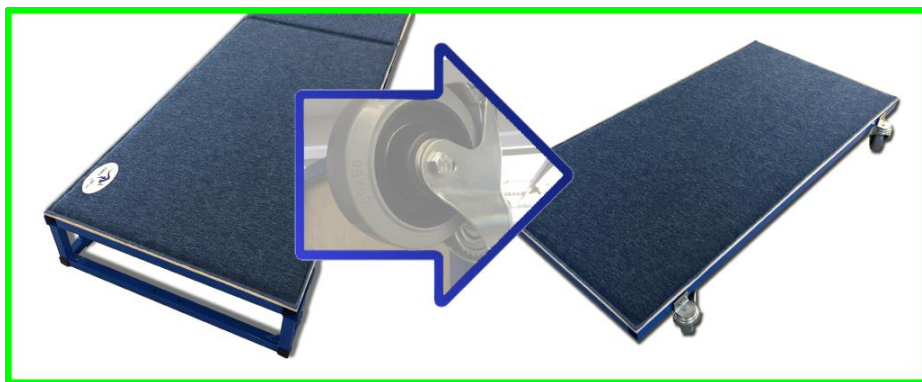

Mounting the wheels

Easy and fast installation of wheels,
without screws or extra tools